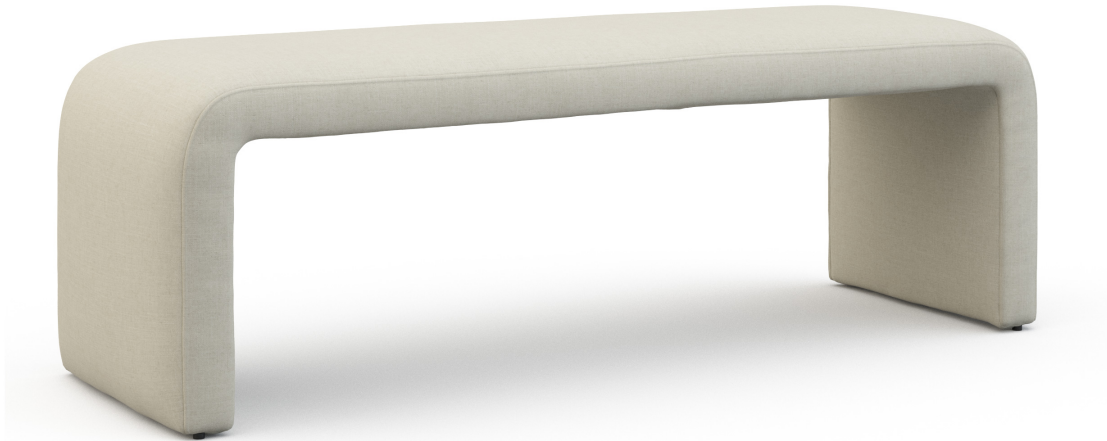

# PRECEDENT

**3435-O4**

**Niagara Bench**

Width/Dia: 61

Depth: 20

Height: 19

Overall Depth: 20